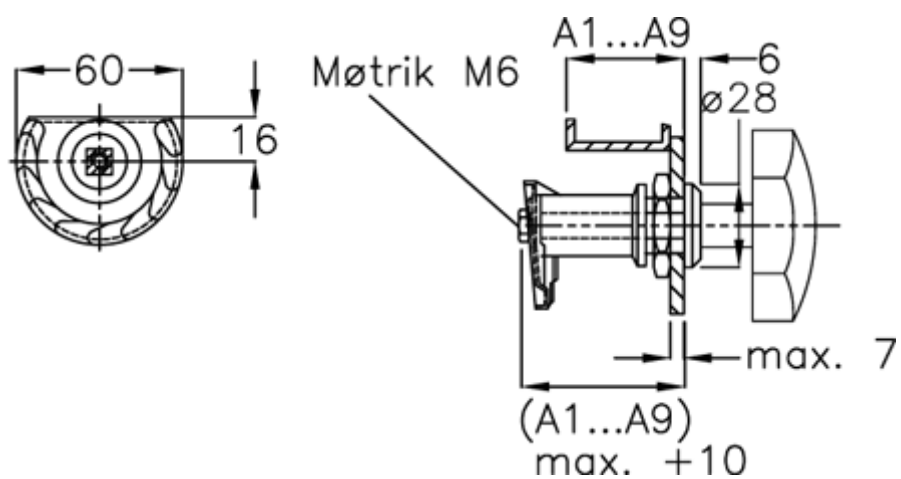

Data Sheet

Article number: 20918045
Description: E+G Door lock
GN 119-SG-A5

Measures

Door + frame thickness = 37-45
Measure type = A5